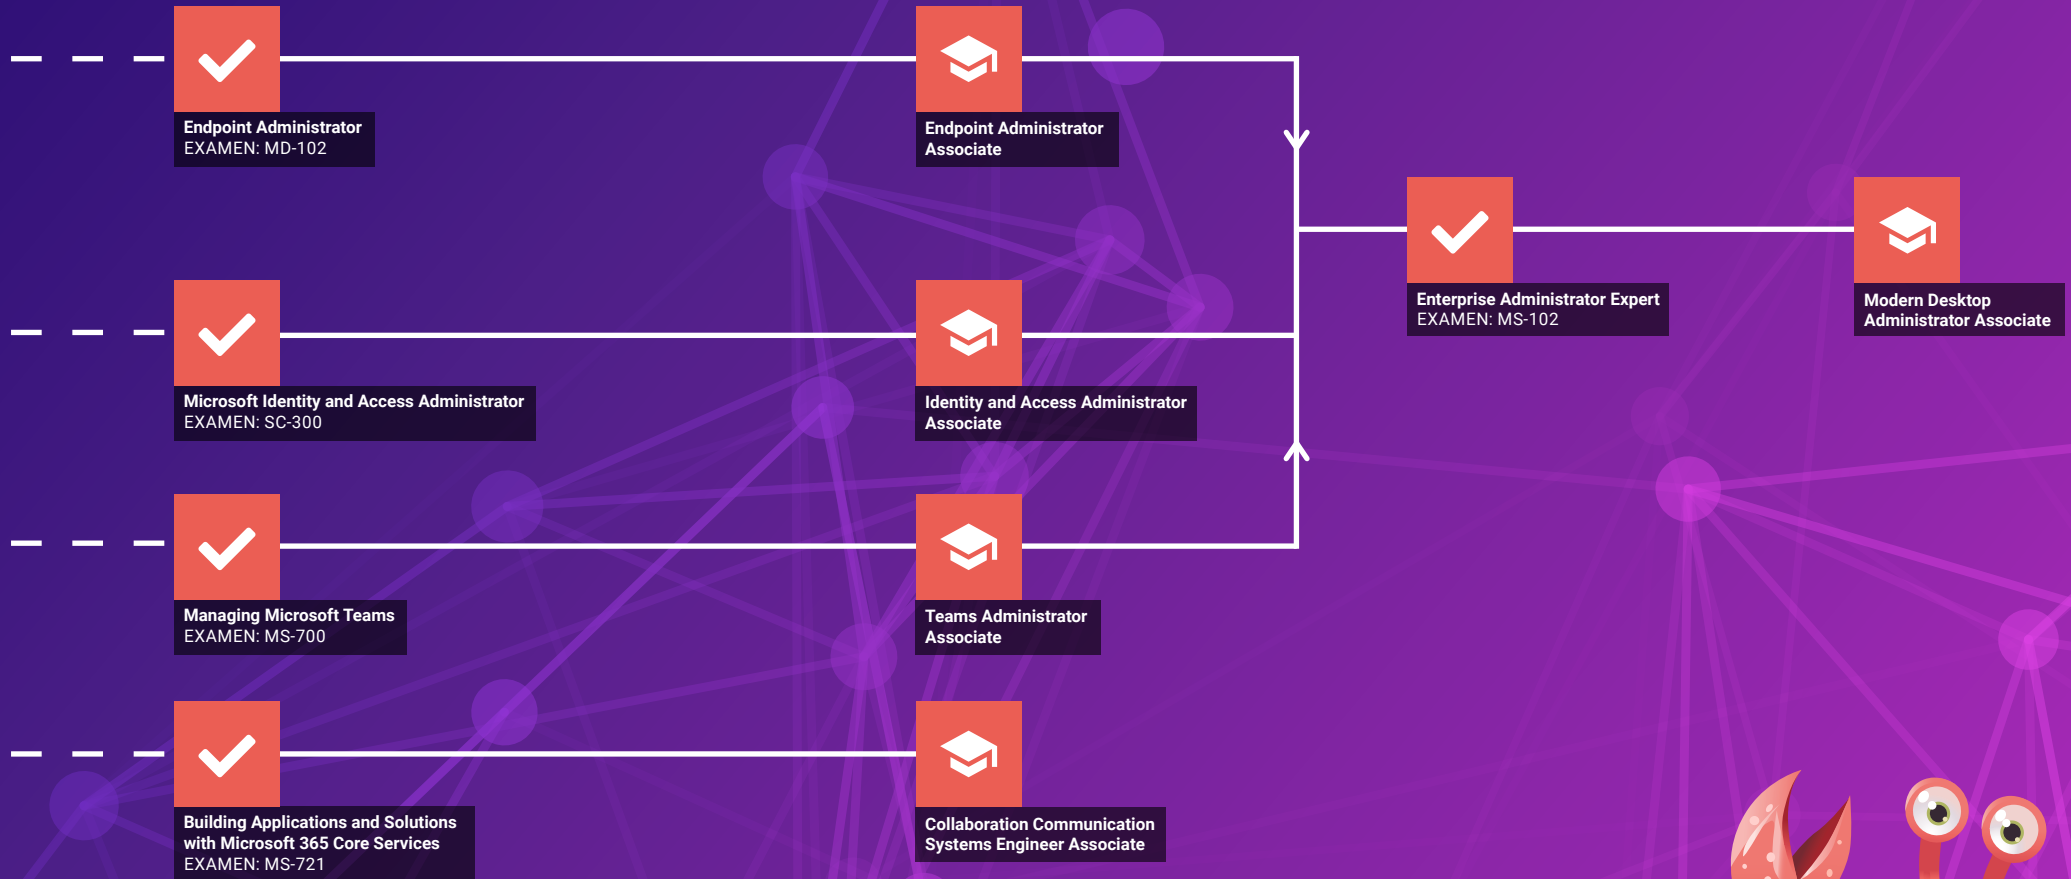

## DevOps / ITIL

**Designing and Implementing  
Microsoft DevOps Solutions**  
EXAMEN: AZ-400

**DevOps Engineer  
Expert**

**ITIL 4 Foundation**  
EXAMEN: ITIL

**ITIL 4  
Gecertificeerd**

## Microsoft 365 Modern Workplace